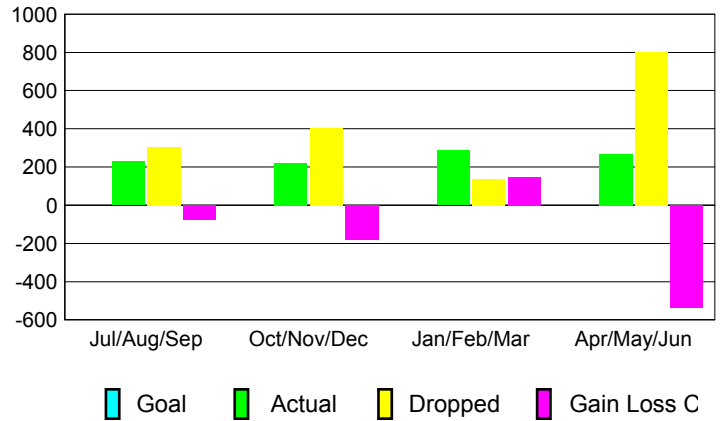

GMT: **BYEONG-DEOK KIM**

Location: **REPUBLIC OF KOREA**

GMT CA: **5**

CLUBS

Month	New Club Goal	Actual New Clubs	Actual Dropped Clubs	Gain/Loss of Clubs
2012-2013				
Jul/Aug/Sep	0	0	7	-7
Oct/Nov/Dec	0	0	0	0
Jan/Feb/Mar	0	1	0	1
Apr/May/June	0	0	3	-3
Totals	0	1	10	-9

Club Results 2012-2013

Goal, New, Dropped, Gain/Loss

MEMBERSHIP

Month	Net Memb Goal	Actual New Memb	Actual Dropped Memb	Gain/Loss of Memb
2012-2013				
Jul/Aug/Sep	0	229	304	-75
Oct/Nov/Dec	0	221	404	-183
Jan/Feb/Mar	0	285	138	147
Apr/May/June	0	267	802	-535
Totals	0	1002	1648	-646

Membership Results 2012-2013

Goal, New, Dropped, Gain/Loss

YTD Status Quo Clubs 2012-2013

Status Quo Clubs Compared to Status Quo Members

Gender Comparison 2012-2013

Club Gain/Loss 2012-2013

Membership Gain/Loss 2012-2013