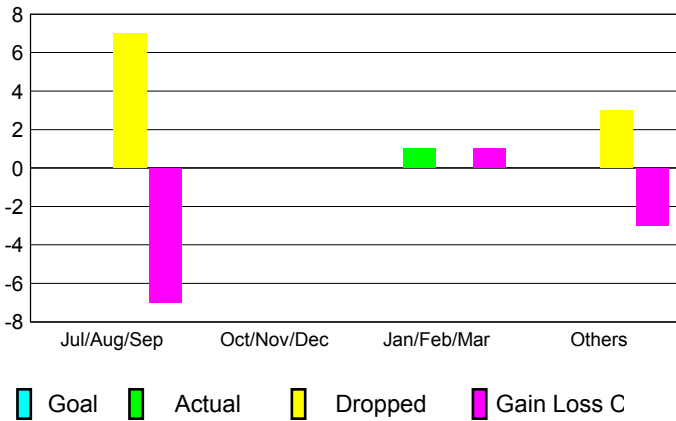

GMT: **BYEONG-DEOK KIM**

Location: **REPUBLIC OF KOREA**

GMT CA: **5**

CLUBS

Month	New Club Goal	Actual New Clubs	Actual Dropped Clubs	Gain/Loss of Clubs
2012-2013				
Jul/Aug/Sep	0	0	7	-7
Oct/Nov/Dec	0	0	0	0
Jan/Feb/Mar	0	1	0	1
Apr/May/June	0	0	3	-3
Totals	0	1	10	-9

Club Results 2012-2013

Goal, New, Dropped, Gain/Loss

MEMBERSHIP

Month	Net Memb Goal	Actual New Memb	Actual Dropped Memb	Gain/Loss of Memb
2012-2013				
Jul/Aug/Sep	0	229	304	-75
Oct/Nov/Dec	0	221	404	-183
Jan/Feb/Mar	0	285	138	147
Apr/May/June	0	267	802	-535
Totals	0	1002	1648	-646