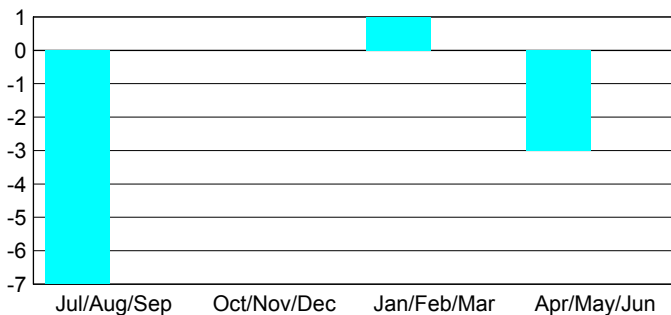

Club Results 2012-2013

Goal, New, Dropped, Gain/Loss

MEMBERSHIP

Month	Net Memb Goal	Actual New Memb	Actual Dropped Memb	Gain/Loss of Memb
2012-2013				
Jul/Aug/Sep	0	229	304	-75
Oct/Nov/Dec	0	221	404	-183
Jan/Feb/Mar	0	285	138	147
Apr/May/June	0	267	802	-535
Totals	0	1002	1648	-646

Membership Results 2012-2013

Goal, New, Dropped, Gain/Loss

YTD Status Quo Clubs 2012-2013

Status Quo Clubs Compared to Status Quo Members

Gender Comparison 2012-2013

Club Gain/Loss 2012-2013

Membership Gain/Loss 2012-2013